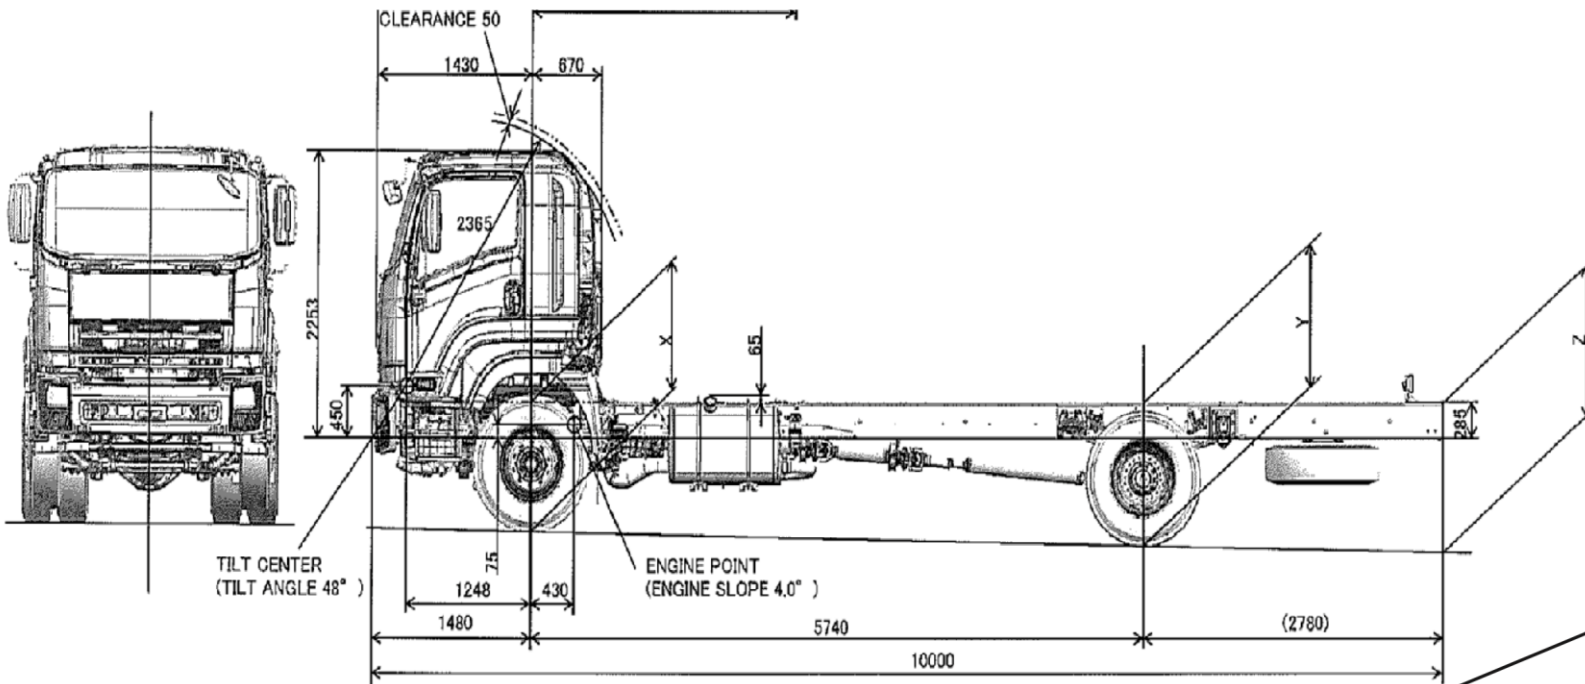

FXR-17/360

CHASSIS CAB DRAWINGS

HH – REAR GROUND CLEARANCE
260 mm

EH – CHASSIS REAR END HEIGHT
1125mm

www.isuzu.co.za  

ISUZU
With you, for the long run