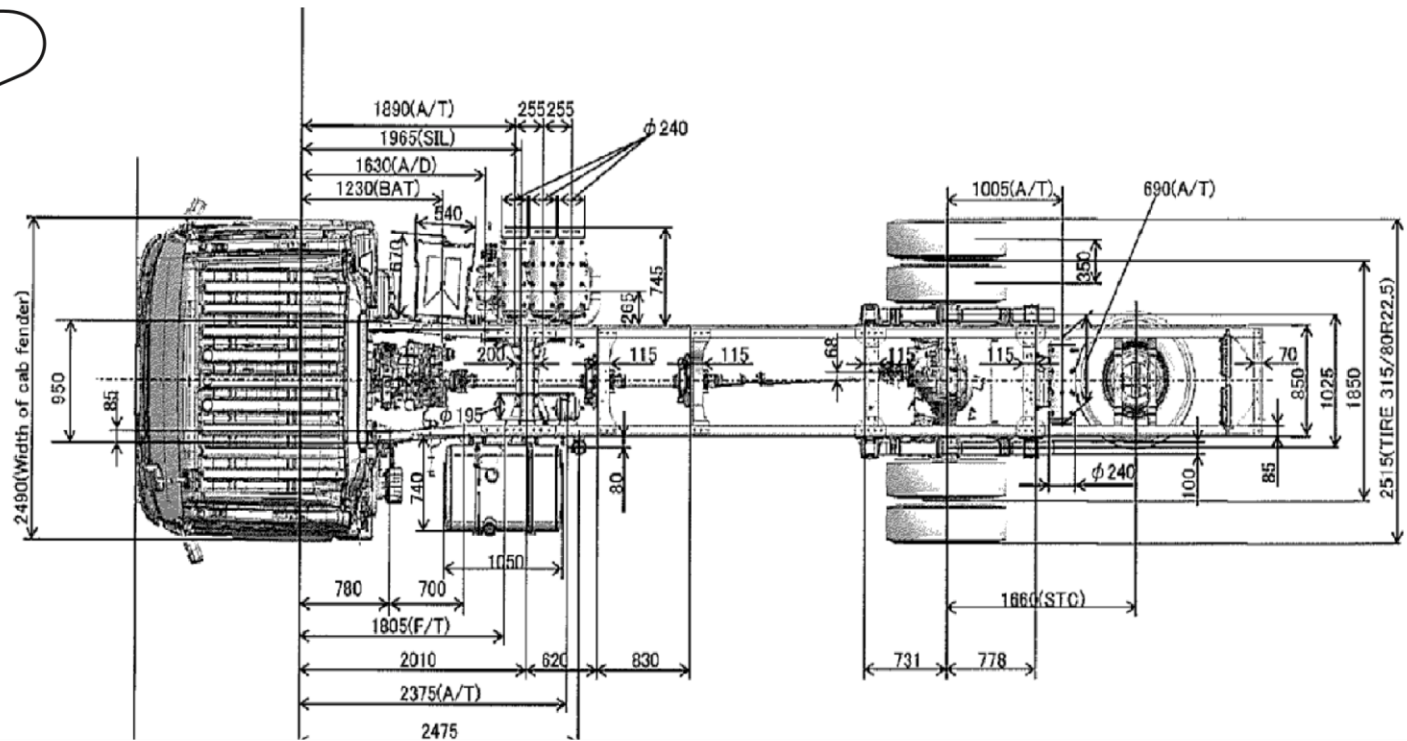

FXR-17/360

CHASSIS CAB DRAWINGS

HH – REAR GROUND CLEARANCE
260 mm

EH – CHASSIS REAR END HEIGHT
1125mm

www.isuzu.co.za  

ISUZU
With you, for the long run