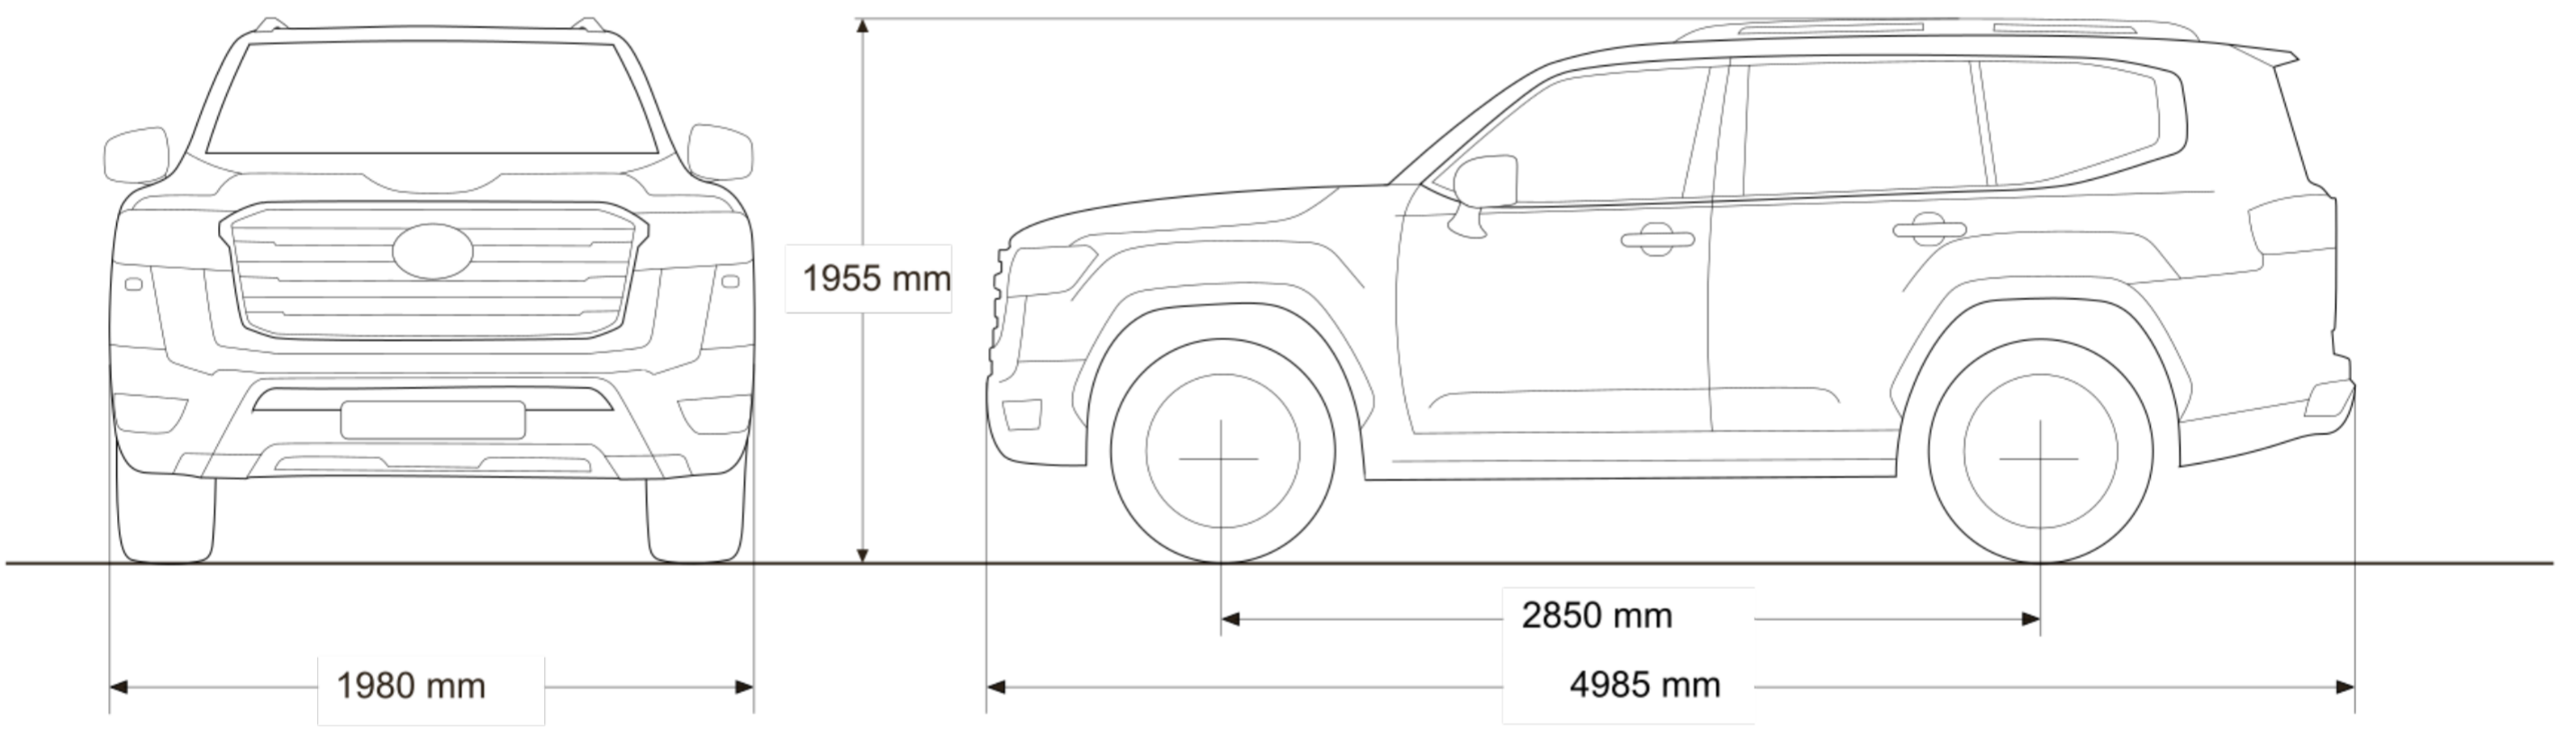

LINE DRAWING