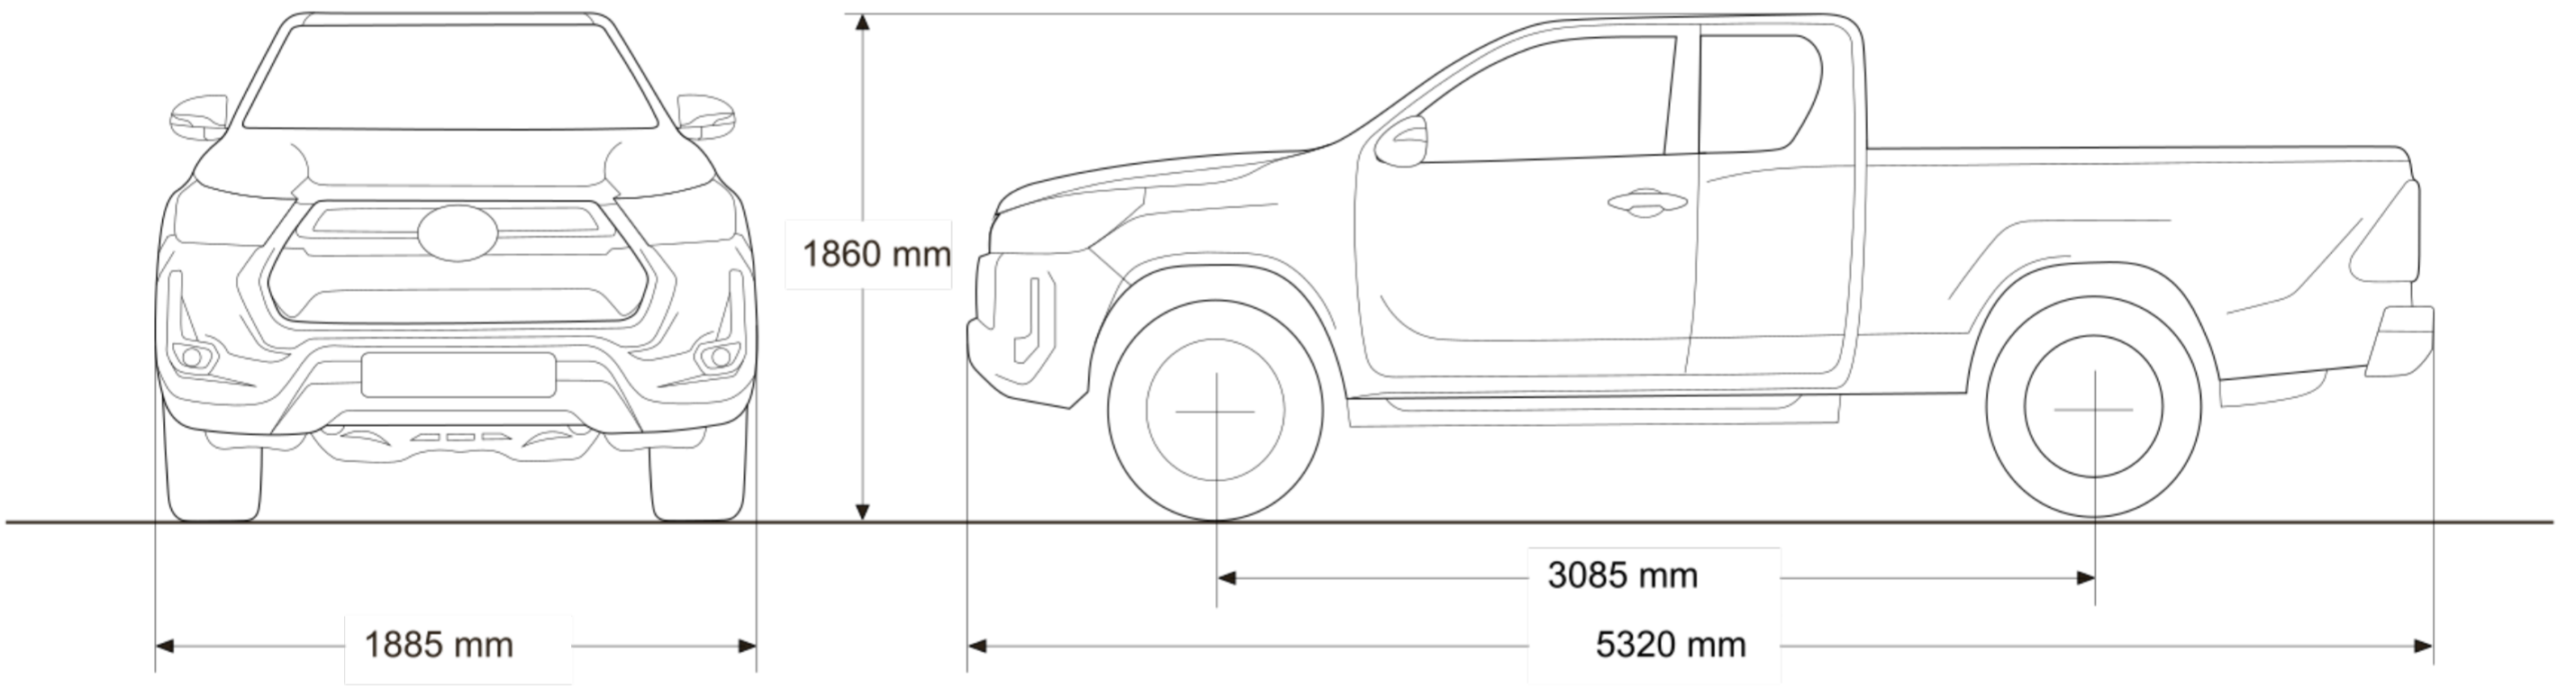

LINE DRAWING