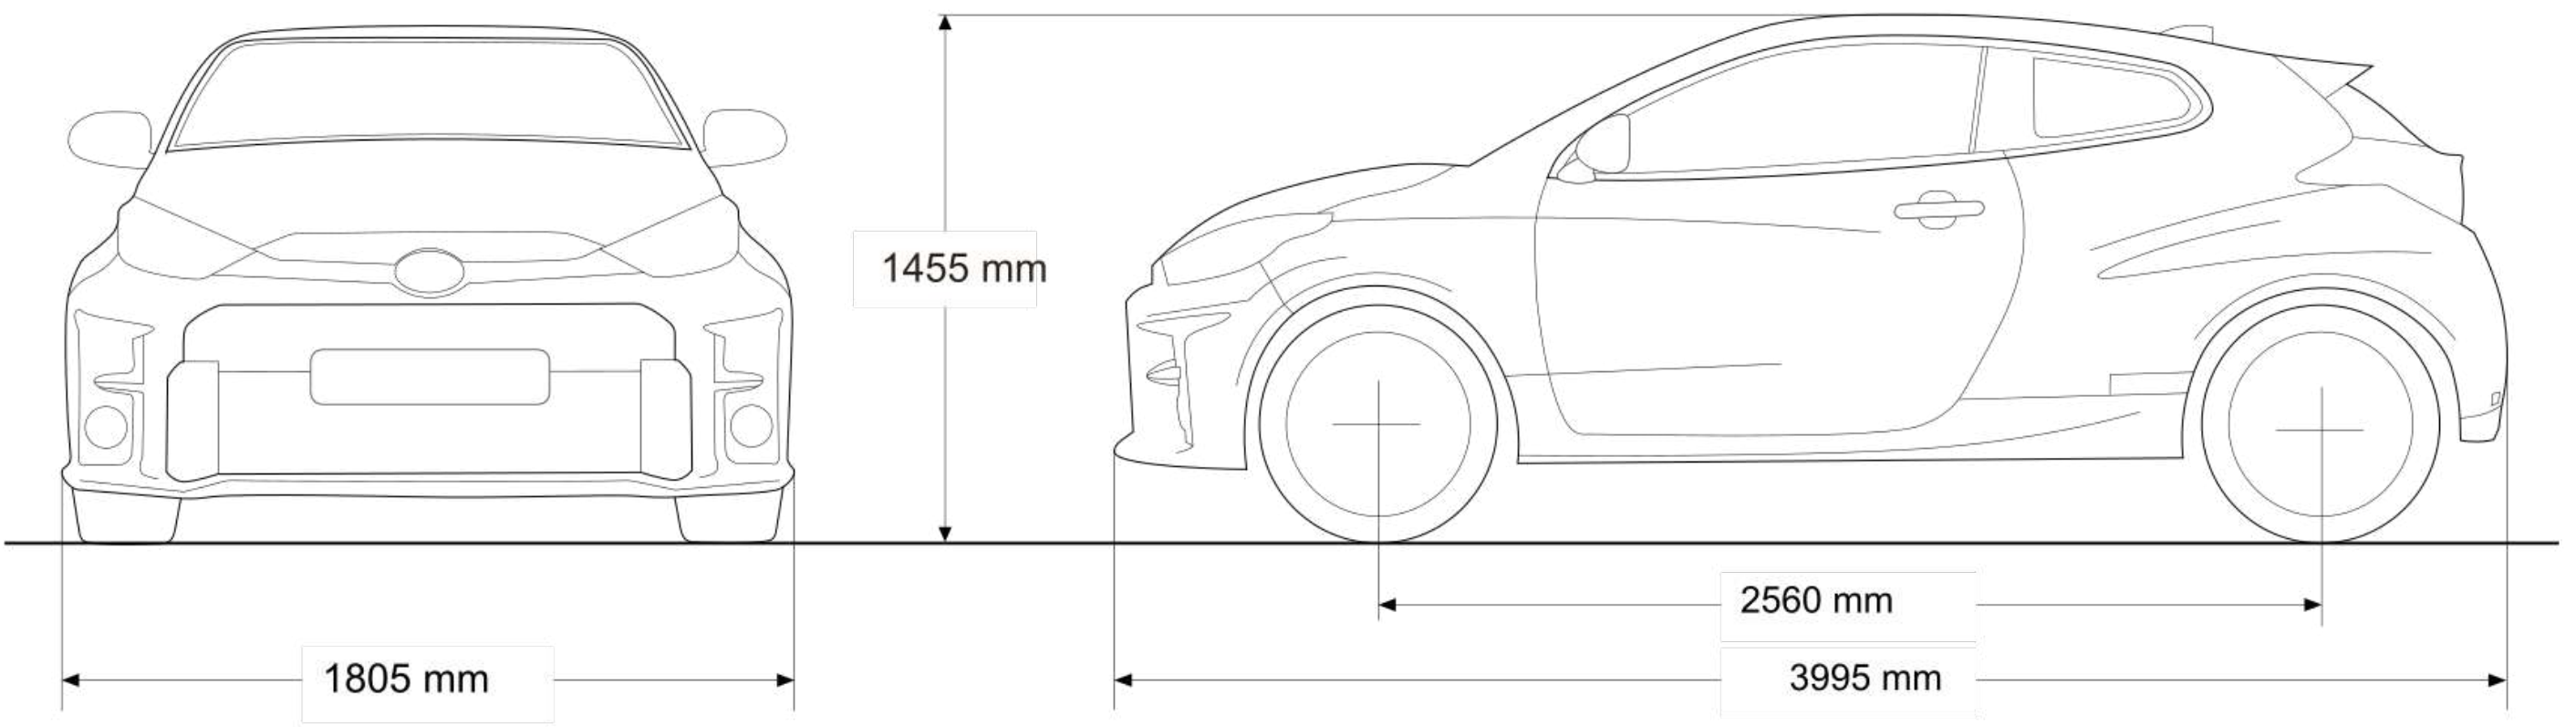

LINE DRAWING